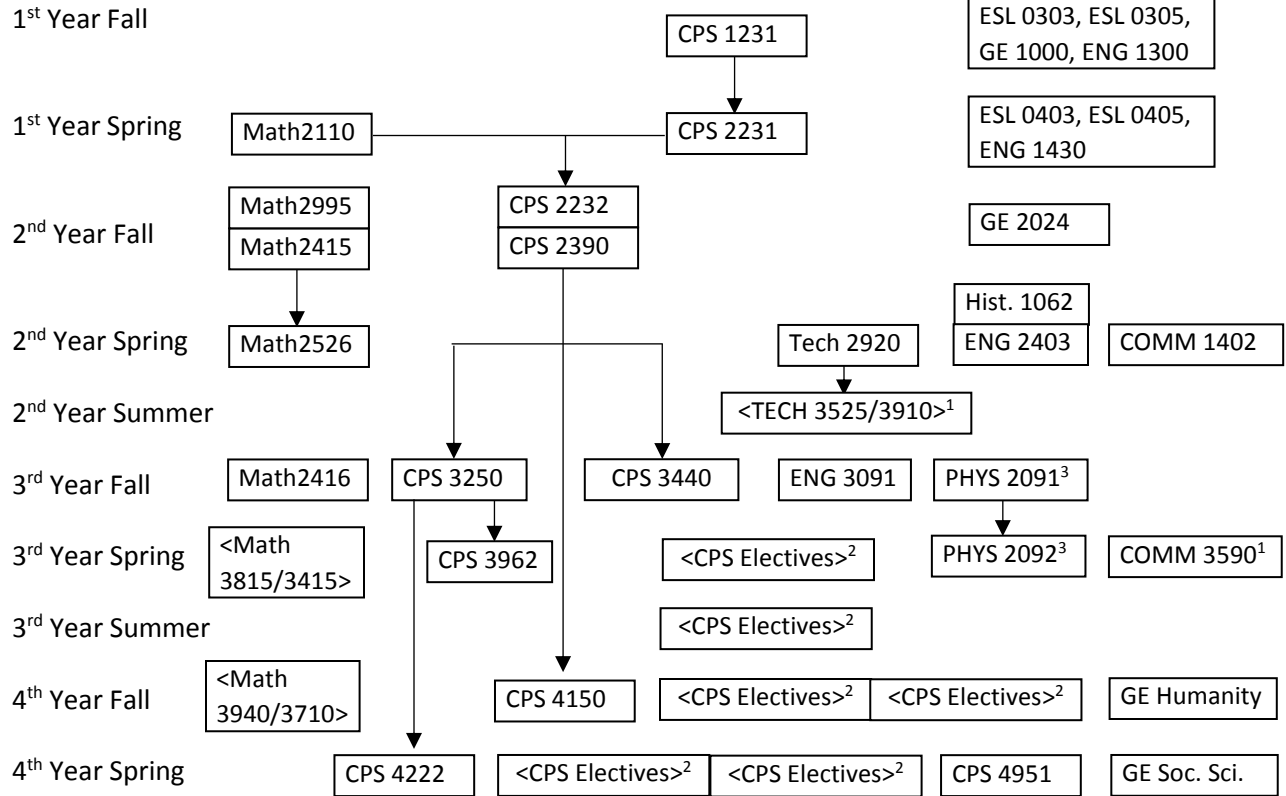

Recommended Course Sequence for Computer Science at WKU (Effective from Fall 2020)

Notes:

¹ COMM 3590 and TECH 3525/3910 are highly suggested to fulfill the free-elective requirement. Student may choose other free electives at level 3000/4000.

² At least **five** CPS electives are needed for the BS degree.

³ Student may choose CHEM 1083 & 1084 for Lab Sci. 1 & 2 respectively, or BIO 1000 & 1300.

Students who are proficient in English may take HIST 1062, COMM 1402, GE Humanity and GE Soc. Sci. earlier than planned.